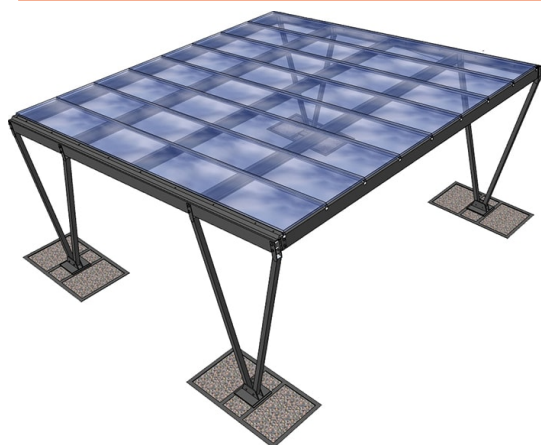

KIT.SOLUTIONS

www.kit.solutions

CARPORT CUSTOM

COLIBRI - Sandwich panels

Welded and bolted structural steelwork protected with hot-dip galvanization, with "V" shaped support columns complete of base plate and accessories.
Material S235JR-S275JR-S355JR UNI EN 10025-1/2, grade 8.8 bolting material.

DELIVERY TIME: 3 WEEKS FROM EXW ORDER

VALIDITY PRICES FROM 02-2022 TO 06-2022

€ 3,813.00 VAT EXCLUDED

TECHNICAL SPECIFICATIONS

Dimensions	5,00x5,00 m
Square Meters	25 m ²
Useful height	2,00 m
Step columns	5,00 m
Wind	25 m/s
Antiseismic	YES
Covering	Sandwich panels

Metal Working

Galvanized, pre-painted, shaped metal sheets for ridges, corner joints, flashings and eaves and any other necessary element.

Painting

Hot-dip galvanized coating UNI EN ISO 1461:2009 finished with powder micaceous iron oxide coating.

Covering

Cellular polycarbonate panel with UV protection

OPTIONAL PRODUCTS

FOUNDATION CAGE

Foundation cage complete with welded steelwork in tubular profile covered with aluminum sheet.

Material S235JR-S275JR-S355JR UNI EN 10025-1/2.